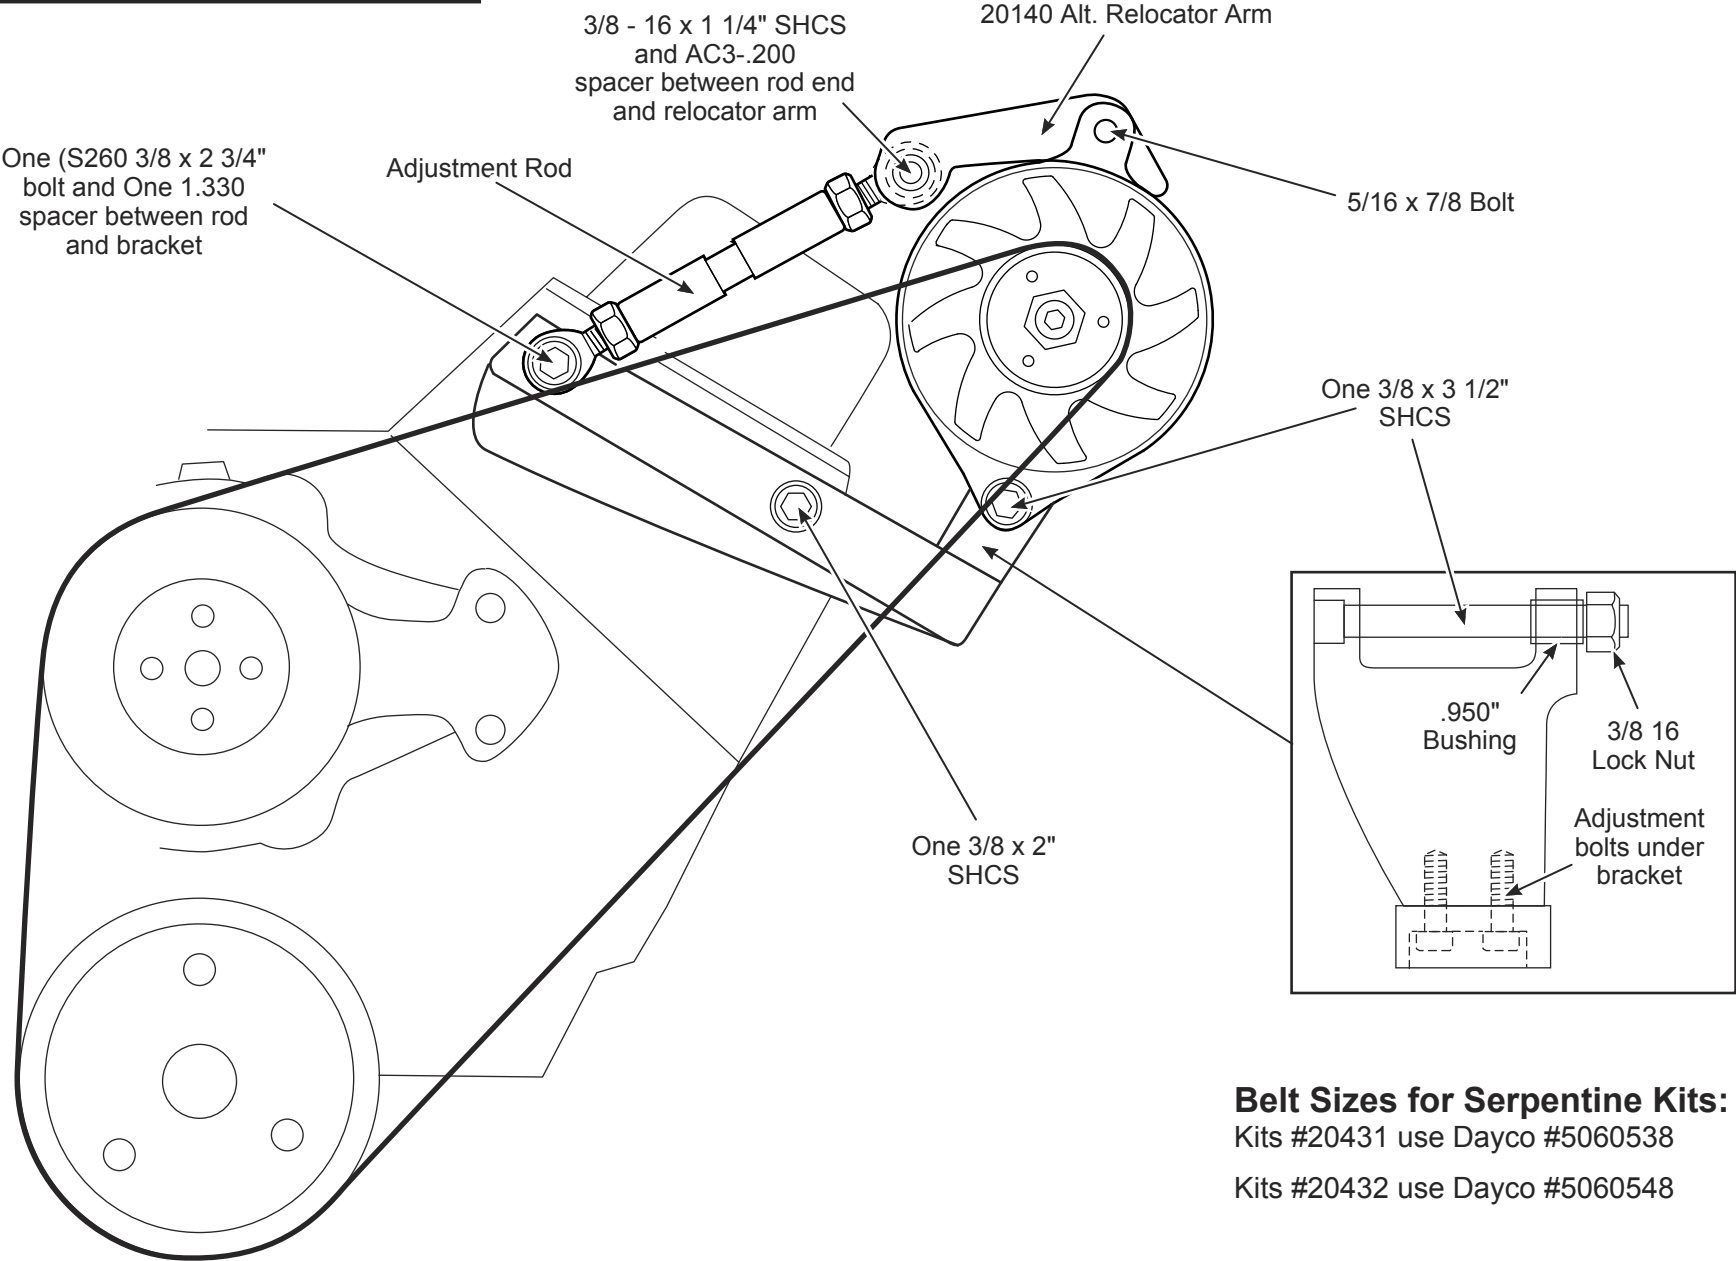

Chevy Small Block Short Water Pump Alternator Bracket

Part# 20131, 20431, 20432

Revised 7-24-07

Belt Sizes for Serpentine Kits:

Kits #20431 use Dayco #5060538

Kits #20432 use Dayco #5060548